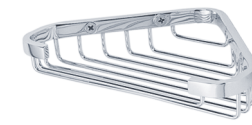

Sliding Rail
with Hand Shower
and Soap Holder

TTSR701
Thanh trượt sen tắm
Kèm lô xà bông
685H mm

Sliding Rail
with Soap Holder

TX2BV1B
Lô xà bông
108W x 158D mm

Soap Holder

TX2AV1B
Lô xà bông góc
207W x 160D x 160H mm